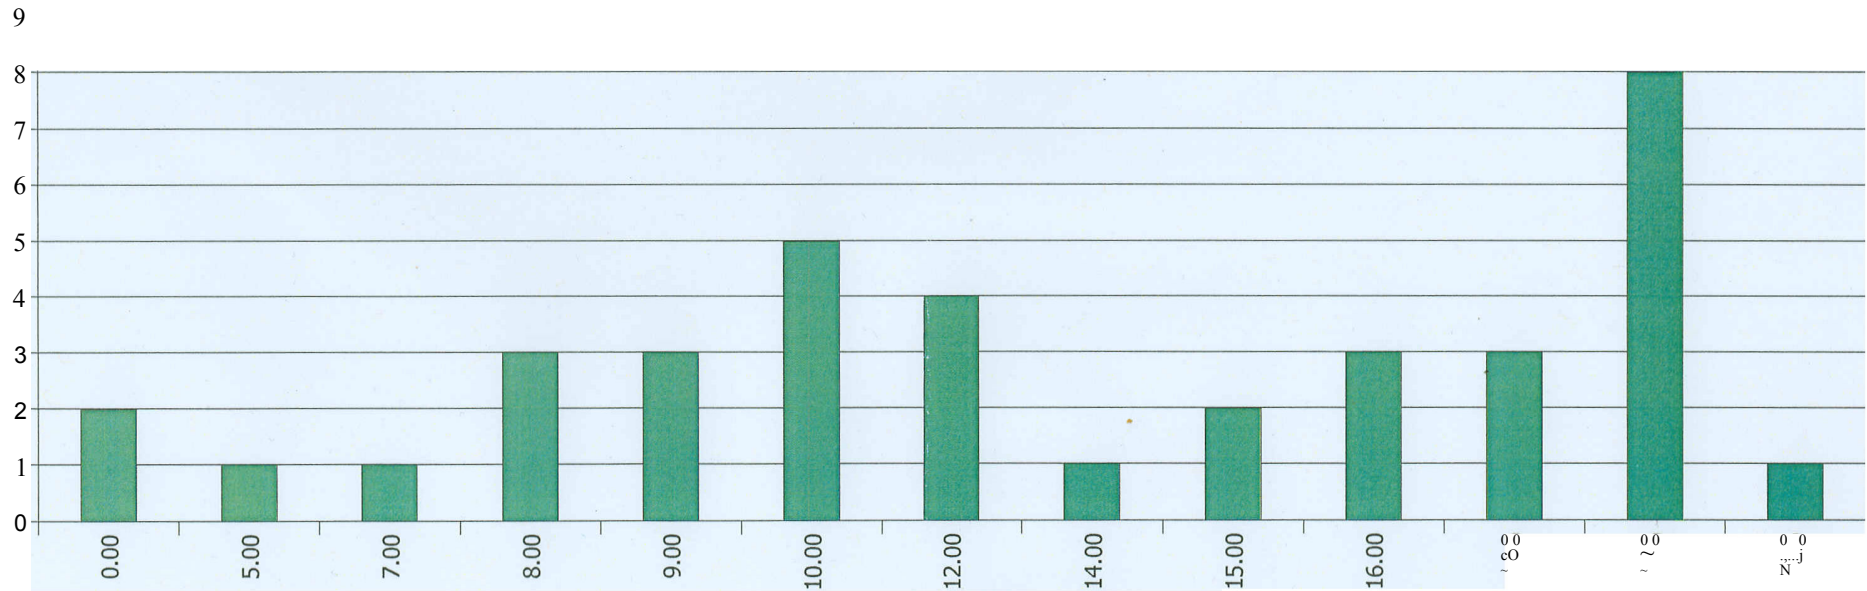

Criminal Damage by Hour Time Band 2006, 2007, 2008 to Date

IHENLEY FIELDS

!

I CRIMINAL DAMAGE OFFENCES

Count of Crimes (Total)	2	1	1	3	3	5	4	1	2	3	3	8	1
Committed Time Hour Band	0.00	5.00	7.00	8.00	9.00	10.00	12.00	14.00	15.00	16.00	18.00	19.00	21.00

Produced by PSE 53768 GRANT 30/04/08.

68% of Criminal Damage Offences Occur Between 07:00 - 19:00.